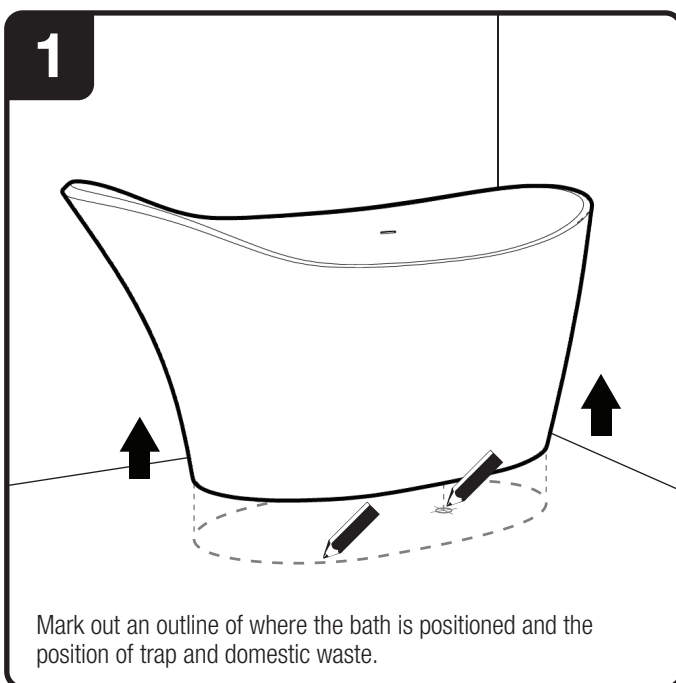

StoneKAST

Luxury Stone Baths

Classic Bath

Size: 1700 x 780 mm

Weight: 184 kg

Capacity: 305 litres

All **StoneKAST** baths are carefully inspected prior to leaving our factory, upon delivery please check that the bath has not been damaged in transportation prior to signing the delivery note.

The **StoneKAST Classic** Bath weighs 184kg so please ensure you have enough people on site to lift the bath safely into position.

Always use proper lifting techniques, if you are unable to lift the bath safely we would recommend that you use a specialist lifting company, details can be provided.

Any installation should be carried out by a professional with knowledge of statutory plumbing requirements in your country.

We would recommend that a flexible hose is used to connect domestic waste to trap to allow easy access if ever required.

Everyday Cleaning:

We recommend a non-abrasive bathroom or kitchen household cleaner. Should you need to clean the bath with an abrasive cleaner, as may be required from time to time, we would recommend a cream cleaner such as Cif to be used in conjunction with a NON-abrasive cloth/pad.

Repairing a scratch:

If any scratches occur during installation these can be removed by rubbing with 1,500+ grit waterproof abrasive paper and water, then cleaning. Deeper scratches or chips may require a repair technician to be called out.

Parts Supplied: