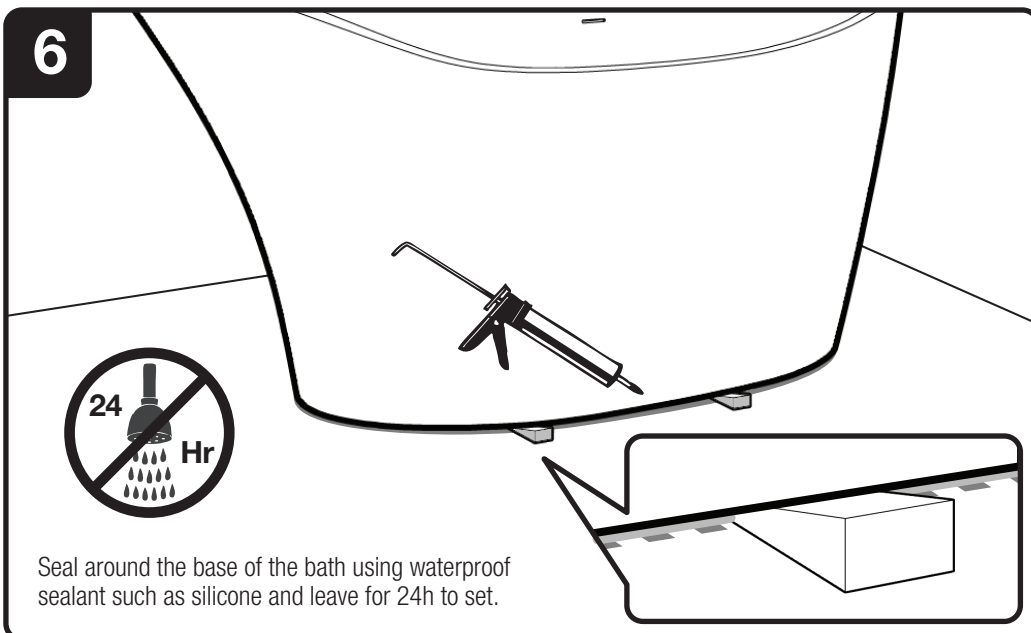

Any installation should be carried out by a professional with knowledge of statutory plumbing requirements in your country.

We would recommend that a flexible hose is used to connect domestic waste to trap to allow easy access if ever required.

Parts Supplied:

StoneKAST

Luxury Stone Baths

2 of 2

4

5

6

7