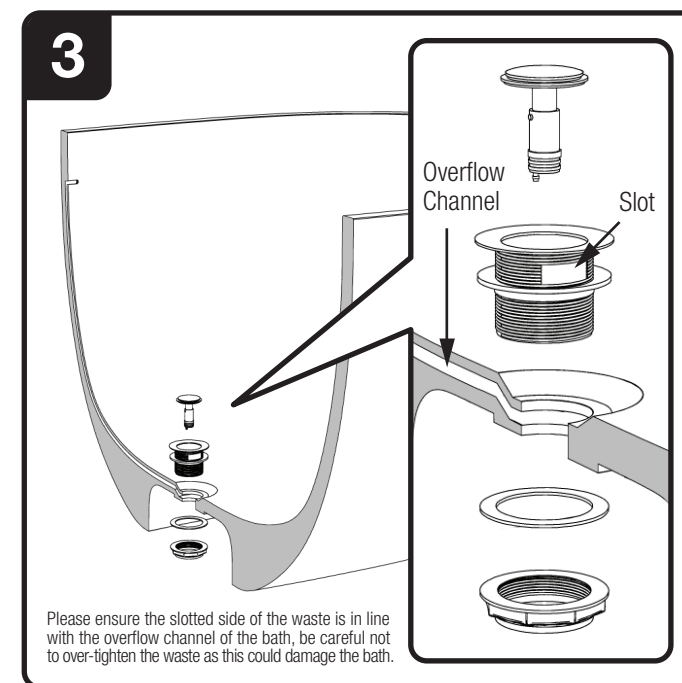

StoneKAST

Luxury Stone Baths

Classic Bath

Size: 1700 x 780 mm

Weight: 184 kg

Capacity: 305 litres

All **StoneKAST** baths are carefully inspected prior to leaving our factory, upon delivery please check that the bath has not been damaged in transportation prior to signing the delivery note.

The **StoneKAST Classic** Bath weighs 184kg so please ensure you have enough people on site to lift the bath safely into position.

Always use proper lifting techniques, if you are unable to lift the bath safely we would recommend that you use a specialist lifting company, details can be provided.

Any installation should be carried out by a professional with knowledge of statutory plumbing requirements in your country.

We would recommend that a flexible hose is used to connect domestic waste to trap to allow easy access if ever required.

Everyday Cleaning:

We recommend a non-abrasive bathroom or kitchen household cleaner. Should you need to clean the bath with an abrasive cleaner, as may be required from time to time, we would recommend a cream cleaner such as Cif to be used in conjunction with a NON-abrasive cloth/pad.

Repairing a scratch:

If any scratches occur during installation these can be removed by rubbing with 1,500+ grit waterproof abrasive paper and water, then cleaning. Deeper scratches or chips may require a repair technician to be called out.

Parts Supplied: