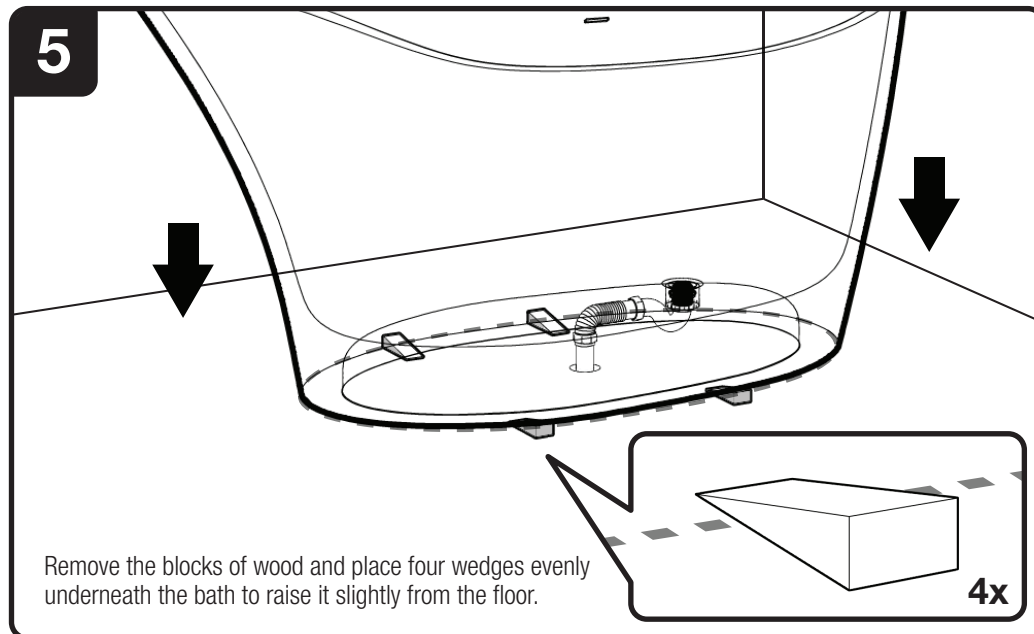

StoneKAST

Luxury Stone Baths

2 of 2

4

5

6

7