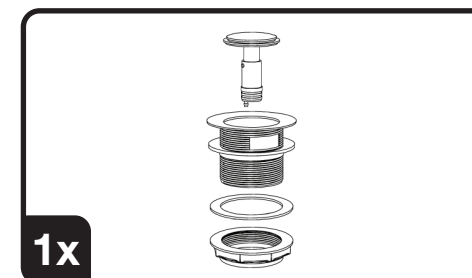

StoneKAST

Luxury Stone Baths

Classic Bath

Size: 1700 x 780 mm

Weight: 184 kg

Capacity: 305 litres

All **StoneKAST** baths are carefully inspected prior to leaving our factory, upon delivery please check that the bath has not been damaged in transportation prior to signing the delivery note.

The **StoneKAST Classic** Bath weighs 184kg so please ensure you have enough people on site to lift the bath safely into position.

Always use proper lifting techniques, if you are unable to lift the bath safely we would recommend that you use a specialist lifting company, details can be provided.

Any installation should be carried out by a professional with knowledge of statutory plumbing requirements in your country.

We would recommend that a flexible hose is used to connect domestic waste to trap to allow easy access if ever required.

Everyday Cleaning:

We recommend a non-abrasive bathroom or kitchen household cleaner. Should you need to clean the bath with an abrasive cleaner, as may be required from time to time, we would recommend a cream cleaner such as Cif to be used in conjunction with a NON-abrasive cloth/pad.

Repairing a scratch:

If any scratches occur during installation these can be removed by rubbing with 1,500+ grit waterproof abrasive paper and water, then cleaning. Deeper scratches or chips may require a repair technician to be called out.

Parts Supplied: