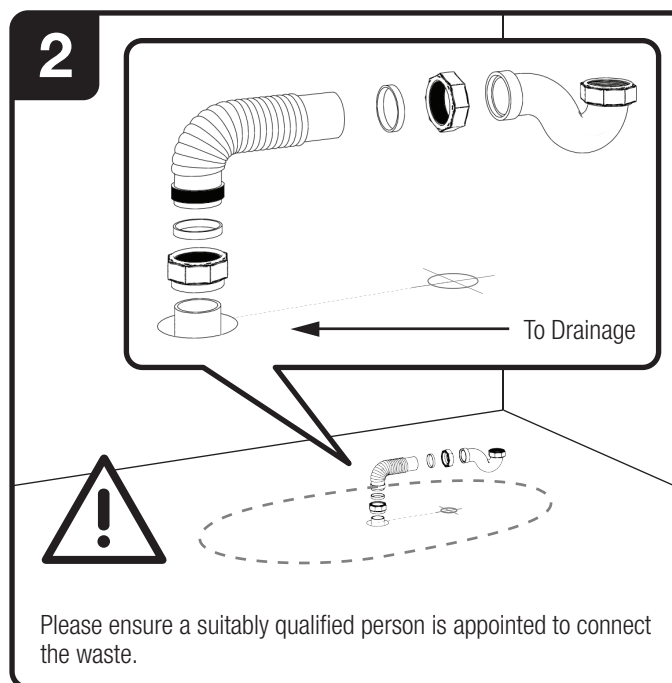

StoneKAST

Luxury Stone Baths

Classic Bath

Size: 1700 x 780 mm

Weight: 184 kg

Capacity: 305 litres

All **StoneKAST** baths are carefully inspected prior to leaving our factory, upon delivery please check that the bath has not been damaged in transportation prior to signing the delivery note.

The **StoneKAST Classic** Bath weighs 184kg so please ensure you have enough people on site to lift the bath safely into position.

Always use proper lifting techniques, if you are unable to lift the bath safely we would recommend that you use a specialist lifting company, details can be provided.

Any installation should be carried out by a professional with knowledge of statutory plumbing requirements in your country.

We would recommend that a flexible hose is used to connect domestic waste to trap to allow easy access if ever required.

Everyday Cleaning:

We recommend a non-abrasive bathroom or kitchen household cleaner. Should you need to clean the bath with an abrasive cleaner, as may be required from time to time, we would recommend a cream cleaner such as Cif to be used in conjunction with a NON-abrasive cloth/pad.

Repairing a scratch:

If any scratches occur during installation these can be removed by rubbing with 1,500+ grit waterproof abrasive paper and water, then cleaning. Deeper scratches or chips may require a repair technician to be called out.

Parts Supplied: