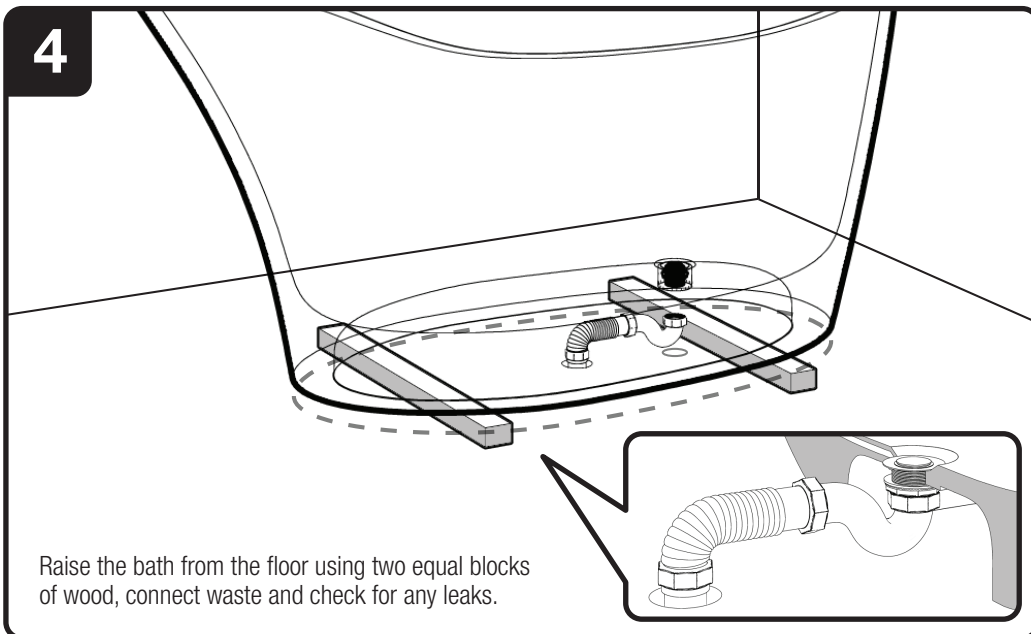

StoneKAST

Luxury Stone Baths

2 of 2

4